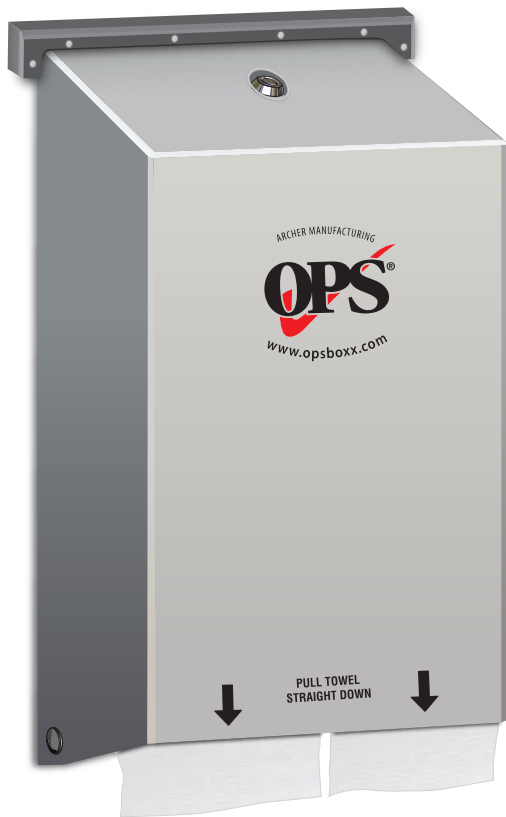

ARCHER MANUFACTURING
800.796.5545 • vandalproof.org

THE LAST DISPENSER YOU WILL EVER BUY!

INDESTRUCTIBLE, UNBREAKABLE, and SUICIDE RESISTANT.

Securely Locked. Securely Mounted. Stainless Steel Dispenser with a Circular Keyway Cam Lock.

- ▶ Install Dispensers at Both Restroom Sinks and Restroom Exit Doors So Guests Do Not Have to Touch Door Handle When Leaving
- ▶ ADA Compliant and Ligation Resistant
- ▶ Improved Design to Incorporate Our Exclusive Eyebrow Mount for Increased Ligation Resistance.
- ▶ Uses Same Key as OPS® Vandal Proof Soap Dispenser

OPS® High Capacity Paper Towel Dispenser

14" (H), 10.125" (W), 3.5" (D), and Holds 1500 Sheets

OPS® Standard Size Paper Towel Dispenser

10" (H), 4.75" (W), 4" (D), and Holds 350 Sheets

OPS® Paper Towels

- ▶ For Use In OPS® Paper Towel Dispensers
- ▶ 8000 Sheets Per Case
- ▶ Are Your Restroom Guests Accidentally Flushing Your Hand Towels Down the Drain? OPS Paper Towels Can Help Prevent Clogged Toilets. (OPS Towels may not be compatible with all sewage systems. Please check with your Facility Manager.)